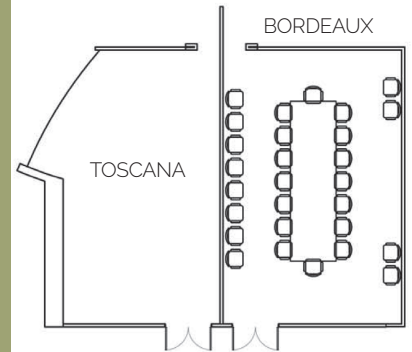

Pegasus Terrace:
 Square Footage: 1,270

Lodge Hanse Wagner

Hanse:
 Height: Varies 9' to 10'
 Length: 18'
 Width: 23'
 Square Footage: 442

Wagner:
 Height: Varies 9' to 10'
 Length: 18'
 Width: 23'
 Square Footage: 442

Combination:
 Height: Varies 9' to 10'
 Length: 18'
 Width: 47'
 Square Footage: 884

Lodge Coore Crenshaw

Coore:
 Height: Varies 9' to 10'
 Length: 24'
 Width: 27'
 Square Footage: 675

Crenshaw:
 Height: Varies 9' to 10'
 Length: 24'
 Width: 27'
 Square Footage: 675

Combination:
 Height: Varies 9' to 10'
 Length: 48'
 Width: 27'
 Square Footage: 1,350

Lodge Bordeaux Toscana

Bordeaux:
 Height: Varies 9' to 10'
 Length: 36'
 Width: 23'
 Square Footage: 844

Toscana:
 Height: Varies 9' to 10'
 Length: 36'
 Width: 20'
 Square Footage: 753