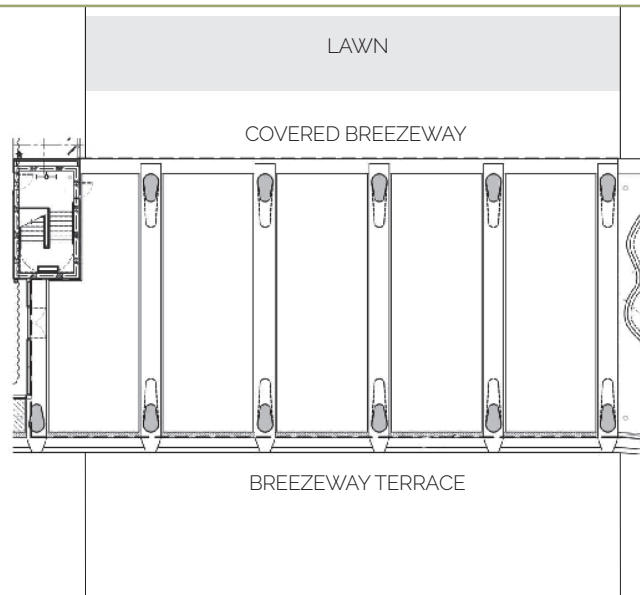

Combination:
 Height: Varies 9' to 10'
 Length: 48'
 Width: 27'
 Square Footage: 1,350

Lodge Bordeaux Toscana

Bordeaux:
 Height: Varies 9' to 10'
 Length: 36'
 Width: 23'
 Square Footage: 844

Toscana:
 Height: Varies 9' to 10'
 Length: 36'
 Width: 20'
 Square Footage: 753

Lodge Breezeway

Breezeway:
 Height: Varies 10' to 12'
 Length: 110'
 Width: 60'
 Square Footage: 6,600

Breezeway Lawn:
 Length: 220'
 Width: 200'
 Square Footage: 40,000

Lodge Architects Hall

Architects Hall Total:
Height: Varies 19' to 21'
Length: 80'
Width: 97'
Square Footage: 7,579