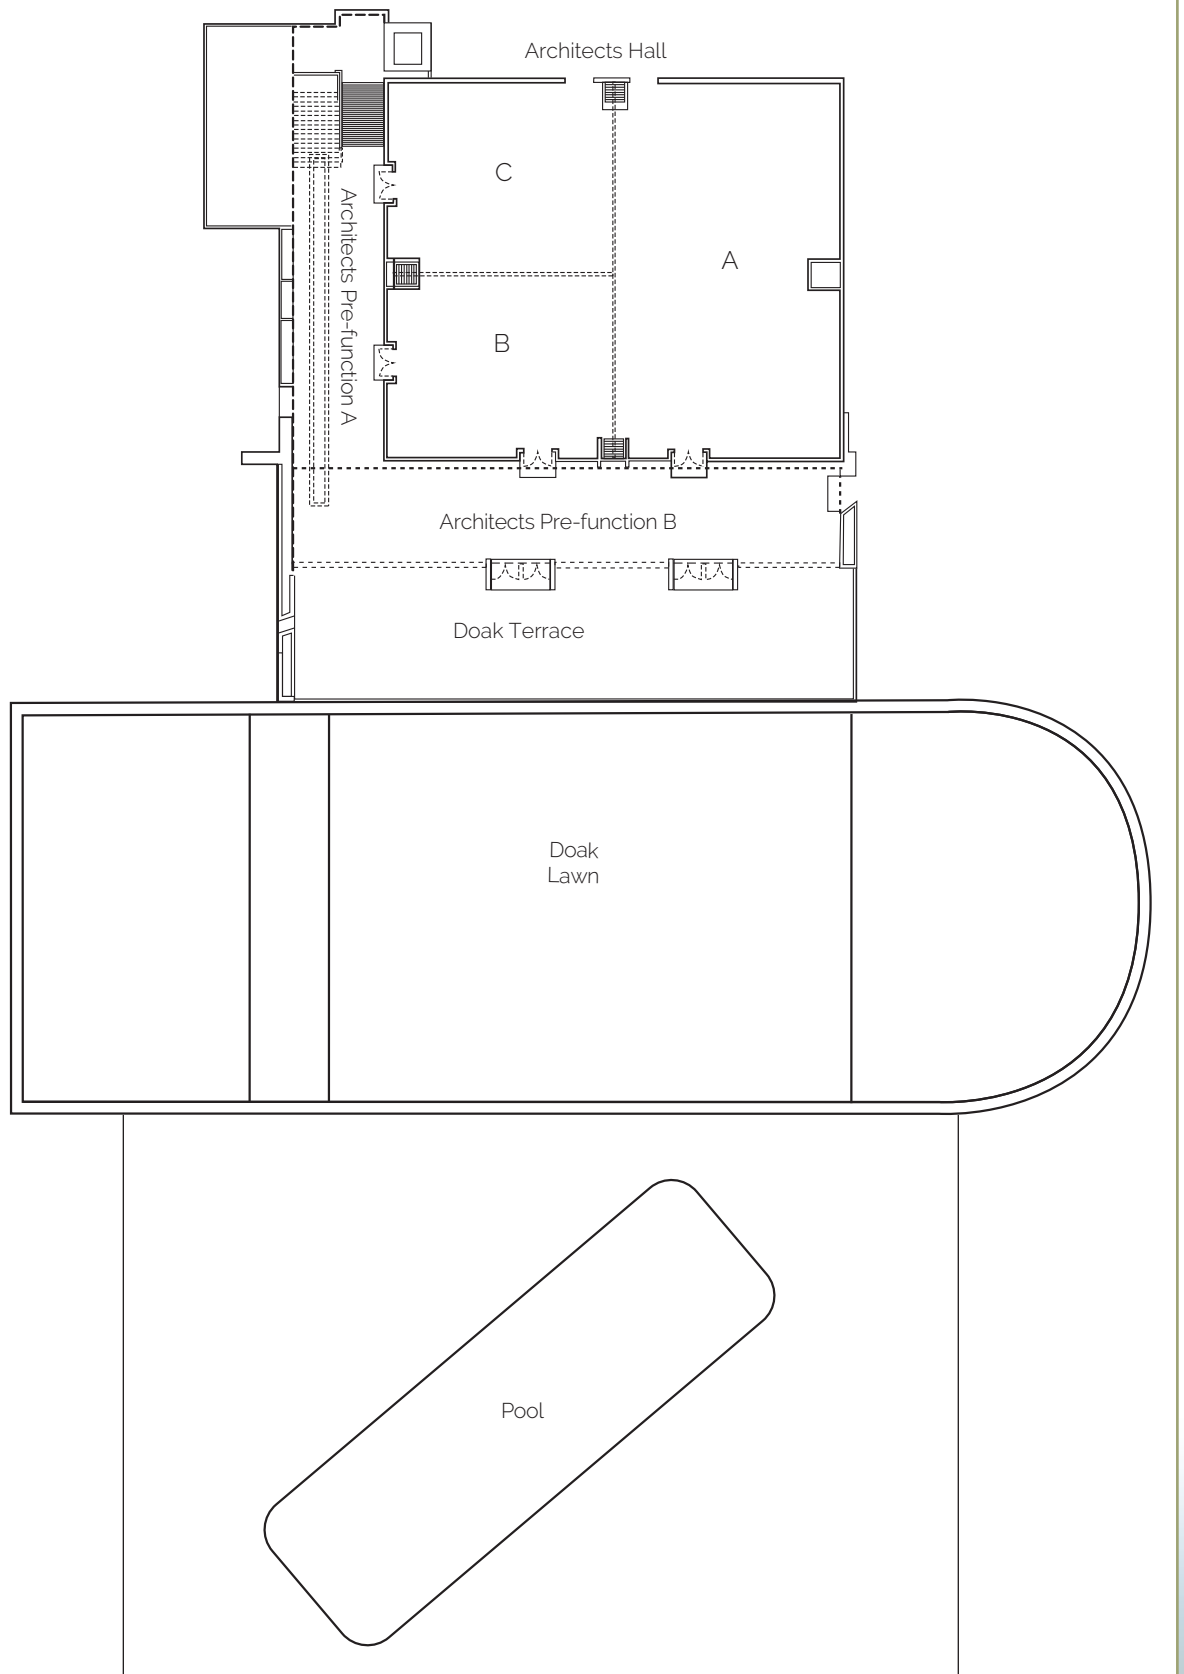

Doak Terrace:
Square Footage: 3,550

Lodge Architects Pre-function

Pre-function A:
Height: Varies 20' to 22'
Length: 69'
Width: 20'
Square Footage: 1,865

Pre-function B:
Height: Varies 20' to 23'
Length: 117'
Width: 22'
Square Footage: 2,575

Combination:
Square Footage: 4,440

Lodge Doak Terrace

Square Footage: 3,550

A large topographic map background with the Streamsong logo and contact information. The logo features a stylized 'S' with a leaf and a bird. The text reads "streamsong® RESORT • GOLF • SPA".