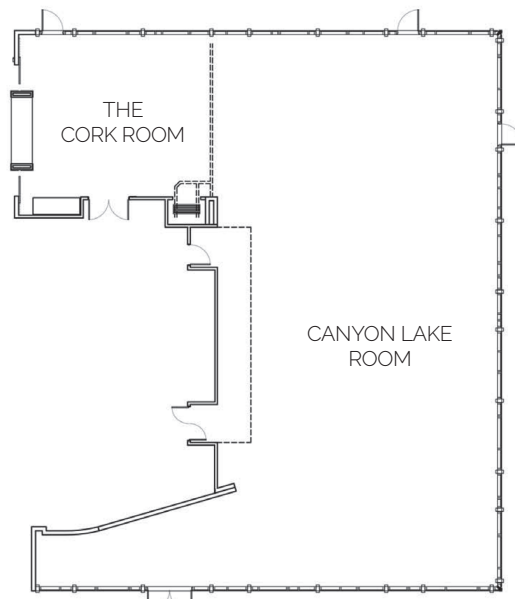

RED / BLUE CLUBHOUSE		L	W	H										
Canyon Lake Room	3,809	354	82.00	42.00	18.00	190	238	172	318	100	76	90	N/A	N/A
The Cork Room	705	69	24.00	26.00	18.00	40	46	36	62	N/A	15	18	10	12

Red / Blue Clubhouse

Canyon Lake Room and The Cork Room

Canyon Lake Room:

Height: 18'
Length: 82'
Width: 42'
Square Footage: 3,809

The Cork Room:

Height: 18'
Length: 24'
Width: 26'
Square Footage: 705

Lodge Pegasus

Pegasus:
 Height: 16'
 Length: 31'
 Width: 64'
 Square Footage: 2,012