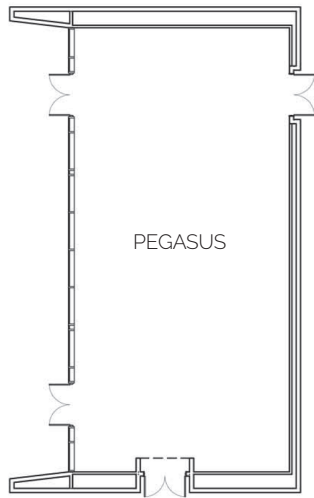

Canyon Lake Room and The Cork Room

Canyon Lake Room:

Height: 18'
Length: 82'
Width: 42'
Square Footage: 3,809

The Cork Room:

Height: 18'
Length: 24'
Width: 26'
Square Footage: 705

Lodge Pegasus

Pegasus:
 Height: 16'
 Length: 31'
 Width: 64'
 Square Footage: 2,012

Pegasus Terrace:
 Square Footage: 1,270

Lodge Hanse Wagner

Hanse:
 Height: Varies 9' to 10'
 Length: 18'
 Width: 23'
 Square Footage: 442

Wagner:
 Height: Varies 9' to 10'
 Length: 18'
 Width: 23'
 Square Footage: 442

Combination:
 Height: Varies 9' to 10'
 Length: 18'
 Width: 47'
 Square Footage: 884

Lodge Coore Crenshaw

Coore:
 Height: Varies 9' to 10'
 Length: 24'
 Width: 27'
 Square Footage: 675

Crenshaw:
 Height: Varies 9' to 10'
 Length: 24'
 Width: 27'
 Square Footage: 675