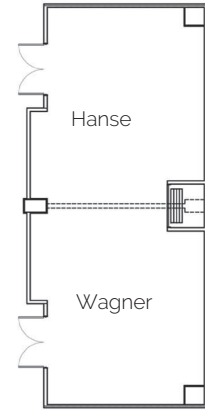

Canyon Lake Room and The Cork Room

Canyon Lake Room:

Height: 18'
Length: 82'
Width: 42'
Square Footage: 3,809

The Cork Room:

Height: 18'
Length: 24'
Width: 26'
Square Footage: 705

Lodge Pegasus

Pegasus:
 Height: 16'
 Length: 31'
 Width: 64'
 Square Footage: 2,012

Pegasus Terrace:
 Square Footage: 1,270

Lodge Hanse Wagner

Hanse:
 Height: Varies 9' to 10'
 Length: 18'
 Width: 23'
 Square Footage: 442

Wagner:
 Height: Varies 9' to 10'
 Length: 18'
 Width: 23'
 Square Footage: 442

Combination:
 Height: Varies 9' to 10'
 Length: 18'
 Width: 47'
 Square Footage: 884

Lodge Coore Crenshaw

Coore:
 Height: Varies 9' to 10'
 Length: 24'
 Width: 27'
 Square Footage: 675

Crenshaw:
 Height: Varies 9' to 10'
 Length: 24'
 Width: 27'
 Square Footage: 675

Combination:
 Height: Varies 9' to 10'
 Length: 48'
 Width: 27'
 Square Footage: 1,350

Lodge Bordeaux Toscana

Bordeaux:
 Height: Varies 9' to 10'
 Length: 36'
 Width: 23'
 Square Footage: 844

Toscana:
 Height: Varies 9' to 10'
 Length: 36'
 Width: 20'
 Square Footage: 753