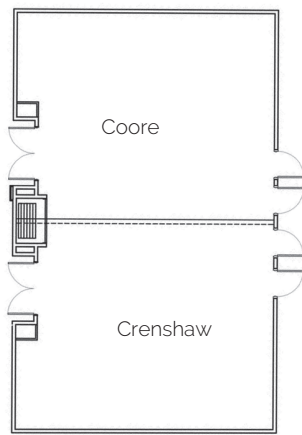

Canyon Lake Room and The Cork Room

Canyon Lake Room:

Height: 18'
Length: 82'
Width: 42'
Square Footage: 3,809

The Cork Room:

Height: 18'
Length: 24'
Width: 26'
Square Footage: 705

Lodge Pegasus

Pegasus:
 Height: 16'
 Length: 31'
 Width: 64'
 Square Footage: 2,012

Pegasus Terrace:
 Square Footage: 1,270

Lodge Hanse Wagner

Hanse:
 Height: Varies 9' to 10'
 Length: 18'
 Width: 23'
 Square Footage: 442

Wagner:
 Height: Varies 9' to 10'
 Length: 18'
 Width: 23'
 Square Footage: 442

Combination:
 Height: Varies 9' to 10'
 Length: 18'
 Width: 47'
 Square Footage: 884

Lodge Coore Crenshaw

Coore:
 Height: Varies 9' to 10'
 Length: 24'
 Width: 27'
 Square Footage: 675

Crenshaw:
 Height: Varies 9' to 10'
 Length: 24'
 Width: 27'
 Square Footage: 675

Combination:
 Height: Varies 9' to 10'
 Length: 48'
 Width: 27'
 Square Footage: 1,350

Lodge Bordeaux Toscana

Bordeaux:
 Height: Varies 9' to 10'
 Length: 36'
 Width: 23'
 Square Footage: 844

Toscana:
 Height: Varies 9' to 10'
 Length: 36'
 Width: 20'
 Square Footage: 753